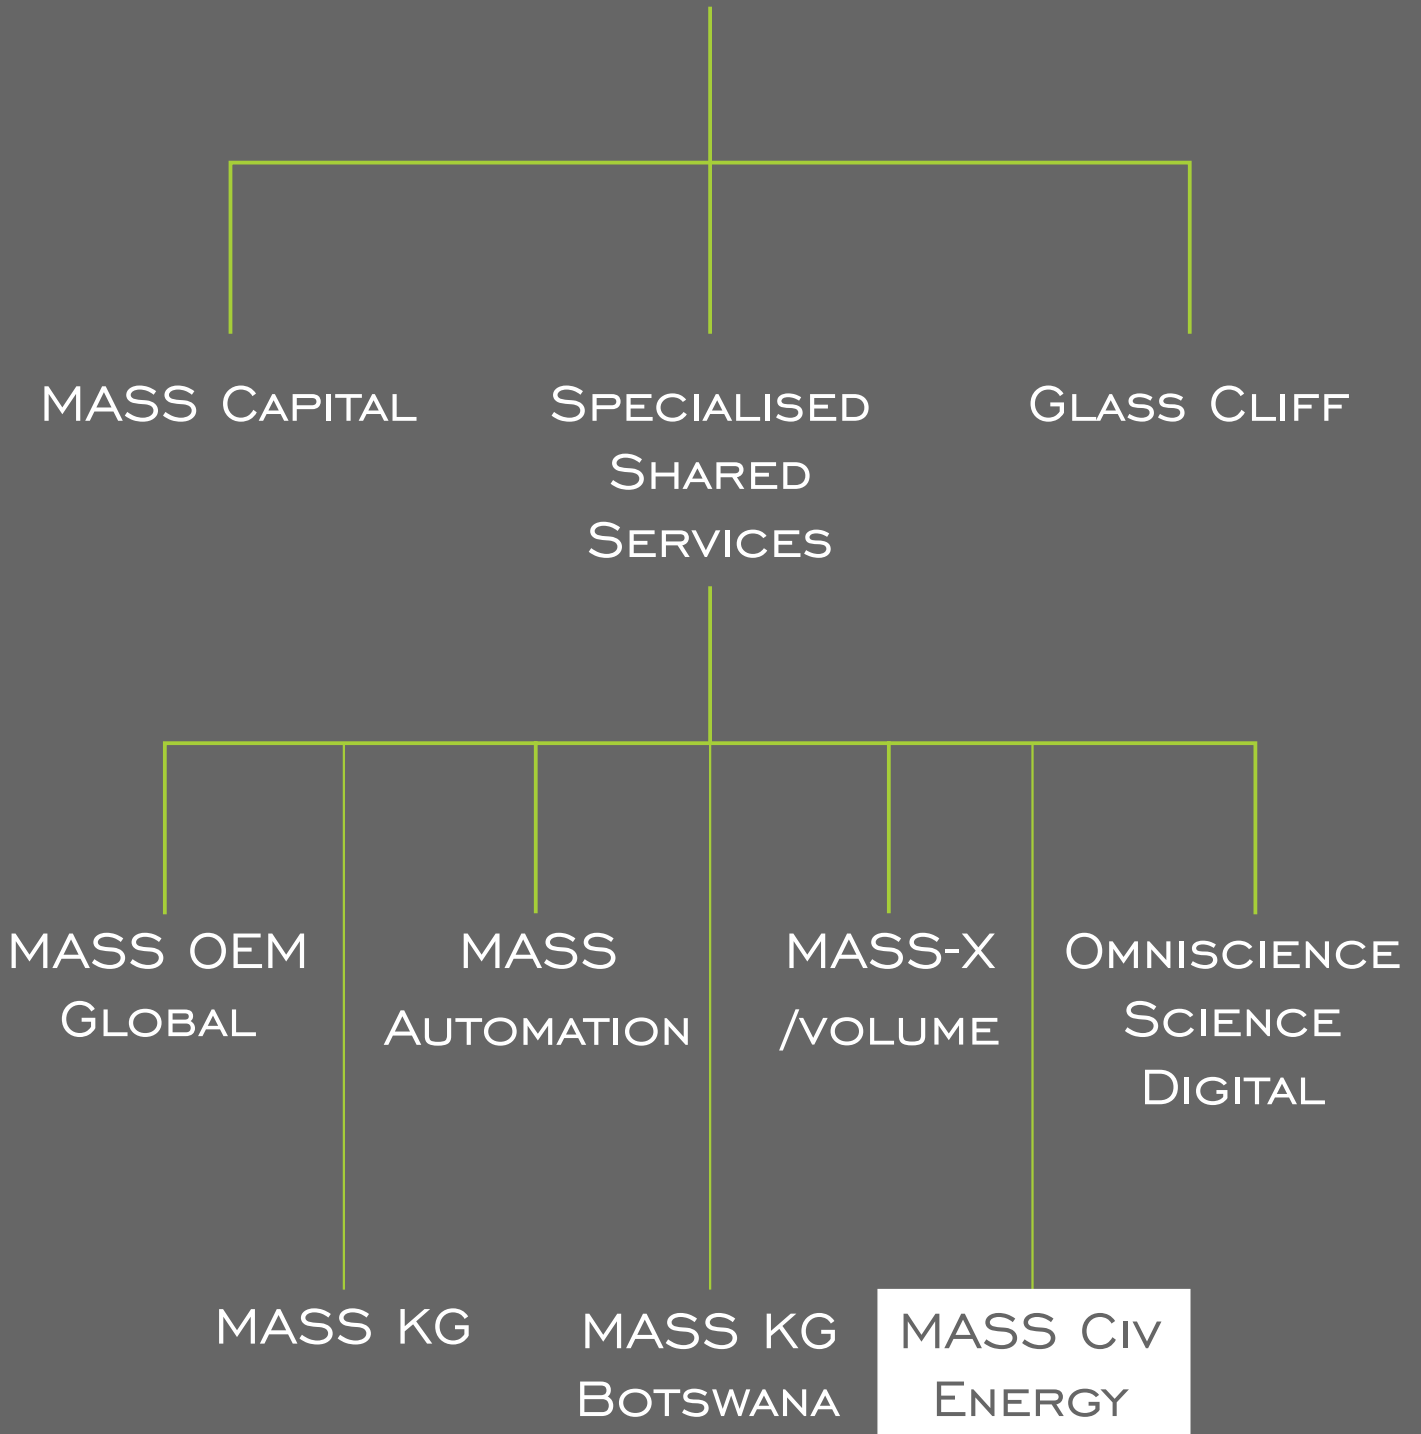

GROUP STRUCTURE

MASSIVE GROUP